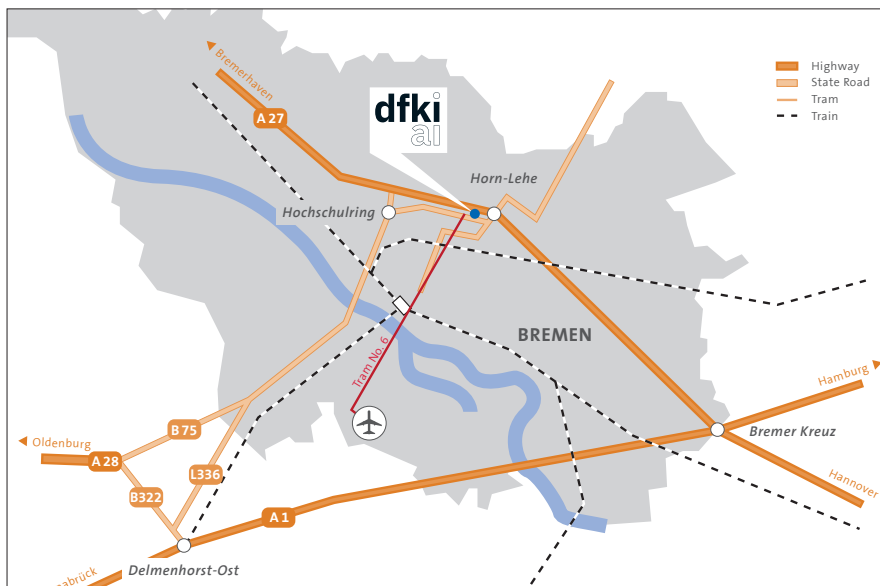

## How to find us

#### By car

Arriving from the highway A1 at the junction labelled “Bremer Kreuz“ change to the highway A27 in direction “Bremerhaven”. Leave the highway at the junction called “Universität/Horn-Lehe” (No. 19). Turn right at the second crossing into the “Hochschulring” then turn right at the second street “Am Fallturm”. At the next crossing you turn left into the “Robert-Hooke-Straße”. On the right street side is the main building of the DFKI. In front of the DFKI building there is a parking lot.

#### By tram

Exit the Bremen central station in direction south (town center). Taxi and tram are leaving directly in front of the central station. You take the tram no. 6 in direction “Universität” and exit at the terminus “Universität-Nord”. From here you will have to walk 5 minutes. So keep following the rails till the turning radius and turn right into the “Robert-Hooke-Straße”. On the left street side is the main building of the DFKI.

#### By plane

The tram goes directly from the airport to the University of Bremen. Exit at the terminus “Universität-Nord”. From here you will have to walk 5 minutes. Keep following the rails till the turning radius and turn right into the “Robert-Hooke-Straße”. On the left street side is the main building of the DFKI. You can also take a taxi to the University of Bremen.