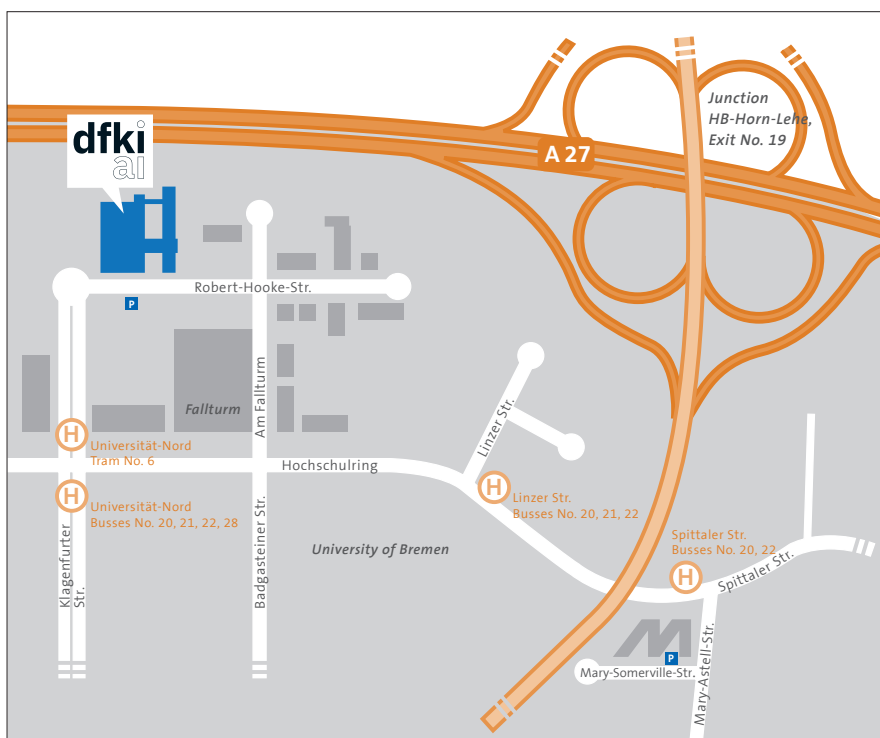

## How to find us

#### By car

Arriving from the highway A1 at the junction labelled “Bremer Kreuz“ change to the highway A27 in direction “Bremerhaven”. Leave the highway at the junction called “Universität/Horn-Lehe” (No. 19). Turn right at the second crossing into the “Hochschulring” then turn right at the second street “Am Fallturm”. At the next crossing you turn left into the “Robert-Hooke-Straße”. On the right street side is the main building of the DFKI. In front of the DFKI building there is a parking lot.

#### By tram

Exit the Bremen central station in direction south (town center). Taxi and tram are leaving directly in front of the central station. You take the tram no. 6 in direction “Universität” and exit at the terminus “Universität-Nord”. From here you will have to walk 5 minutes. So keep following the rails till the turning radius and turn right into the “Robert-Hooke-Straße”. On the left street side is the main building of the DFKI.

#### By plane

The tram goes directly from the airport to the University of Bremen. Exit at the terminus “Universität-Nord”. From here you will have to walk 5 minutes. Keep following the rails till the turning radius and turn right into the “Robert-Hooke-Straße”. On the left street side is the main building of the DFKI. You can also take a taxi to the University of Bremen.